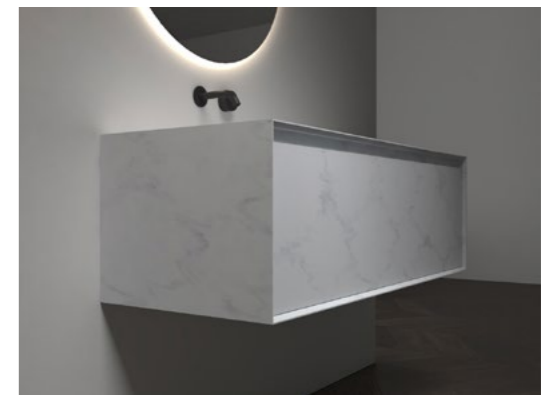

*Art exists only for
creativity and expression
of life.*

The soft lines blend together with the colour contrasts, creating an atmosphere characterised by vintage charm.