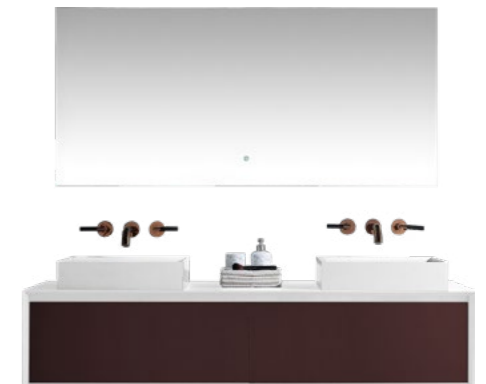

Bathroom / Cabinet
COLLECTION

BC-12102

Norms / Size
1400 x 500 x 450mm
1600 x 500 x 450mm
1800 x 500 x 450mm
1900 x 500 x 450mm

Le linee morbide si mixano ai contrasti cromatici per creare un'atmosfera dal fascino vintage.