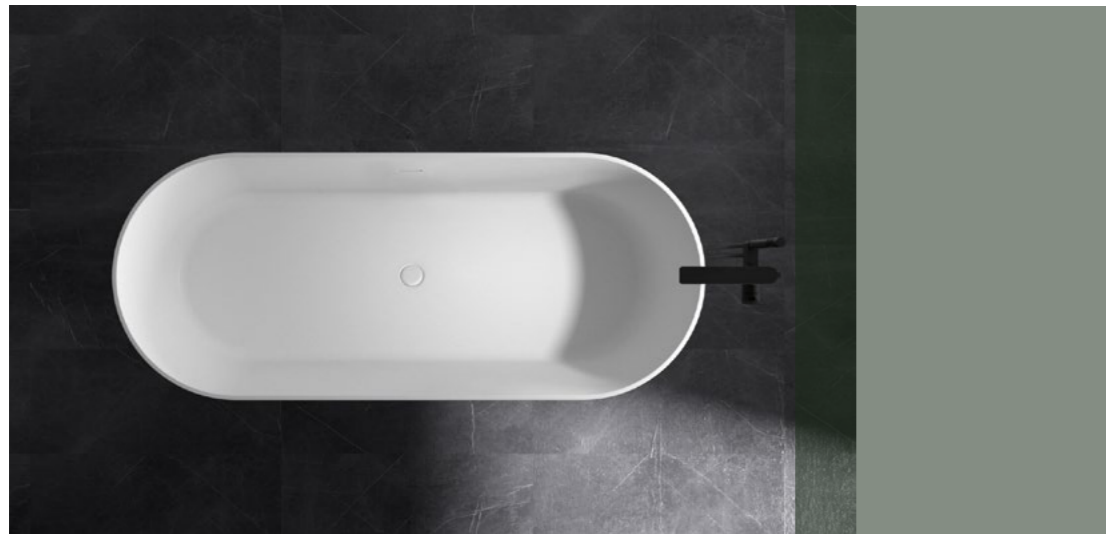

With ingenious design, simple and clear lines, elegant design is not restricted by any time and trend. Different from the secular style, the bathroom life is full of charm.

AB - 8862 | 1800 x 750 x 520mm

Bathtub

ARTIFICIAL STONE

With ingenious design, simple and clear lines, elegant design is not restricted by any time and trend. Different from the secular style, the bathroom life is full of charm.