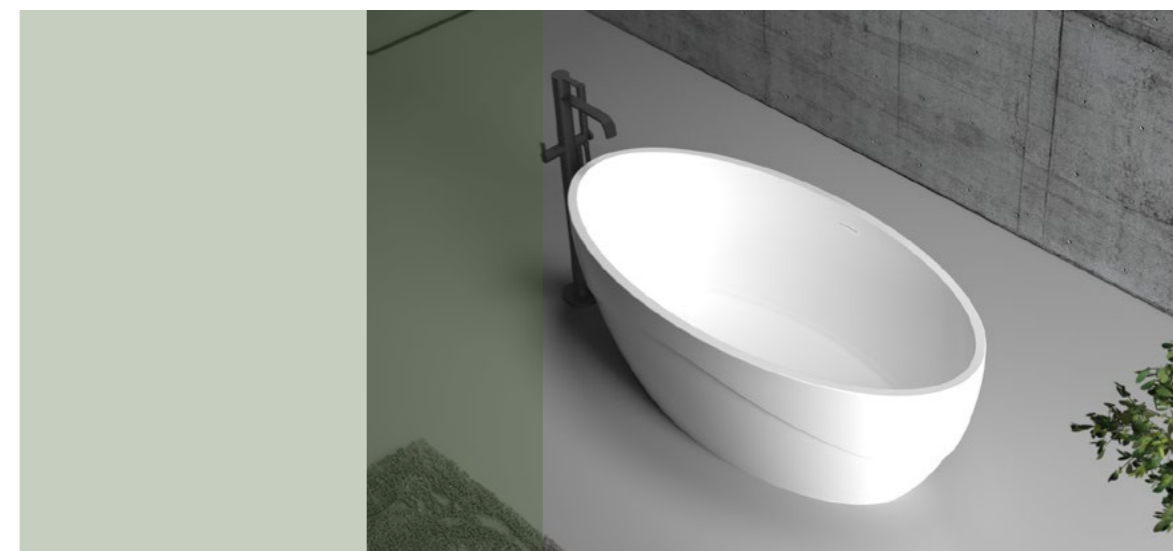

Art exists only for creativity and expression of life.

The soft lines blend together with the colour contrasts, creating an atmosphere characterised by vintage charm.

AB - 8809 | 1500x750x550mm