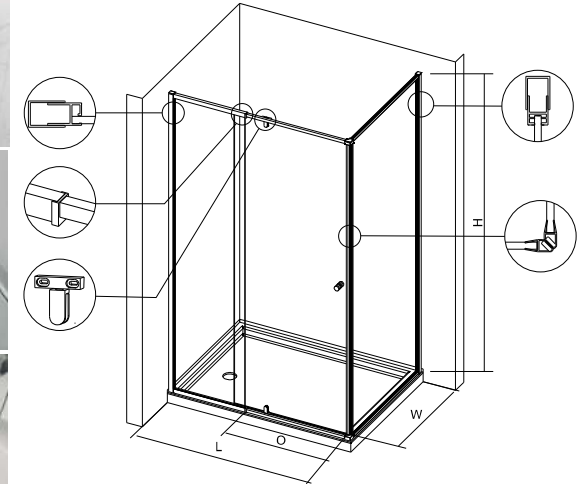

## Pivot Door

### FEATURES

- Up to 200mm(8") width adjustment within the telescopic aluminum rails
- Aluminum wall profiles at two sides offer an additional out-of-plumb adjustment
- Solid stainless steel pivots provide durability and luxury
- Full-length magnetic door seal strip for watertight closure

**Door Opening Direction**  
The right or left door panel

**Adjustment**  
This door offers 15mm ( 5/8") out-of-plumb adjustment each side

**Glass Option**  
Clear, Ultra Clear, Easy-Cleaning

**Finish**  
Chrome, Brushed Nickel, Satin Black