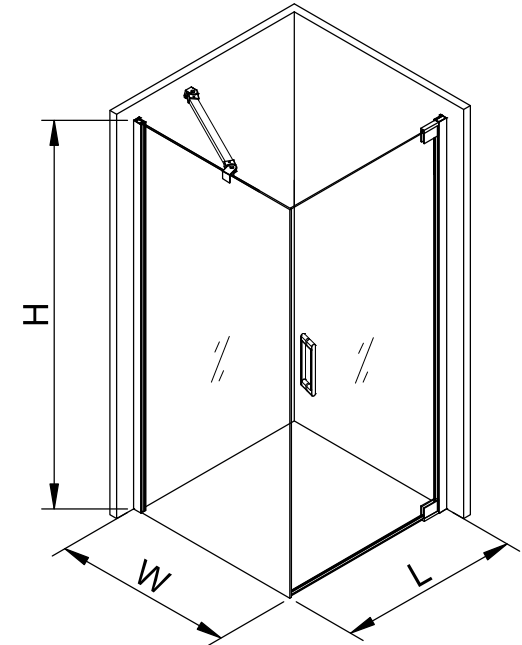

P06

Pivot Door

FEATURES

- Aluminum wall profiles at two sides offer out-of-plumb adjustment
- All the hardware in deluxe quality stainless steel
- Support bar at return panel ensures stable structure
- Full-length magnetic door seal strip for watertight closure

Door Opening Direction
The right or left door panel

Adjustment
This door offers 20mm (3/4") out-of-plumb adjustment each side

Glass Option
Clear, Ultra Clear, Easy-Cleaning

Finish
Chrome, Brushed Nickel, Satin Black

SPECIFICATION

Dimensions In Imperial Units

Model	Finish wall to finish wall (L)	Approx. entry opening(O)	Height (H)
P06	800mm	696mm	1900mm
	900mm	796mm	2000mm

Glass: 6mm , 8mm , 10mm
Return panel(W):800mm , 900mm , 1000mm