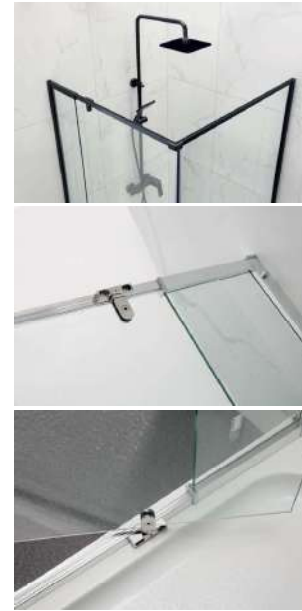

## Pivot Door

### FEATURES

- Up to 200mm(8") width adjustment within the telescopic aluminum rails
- Aluminum wall profiles at two sides offer an additional out-of-plumb adjustment
- Solid stainless steel pivots provide durability and luxury
- Full-length magnetic door seal strip for watertight closure

**Door Opening Direction**  
The right or left door panel

**Adjustment**  
This door offers 15mm ( 5/8") out-of-plumb adjustment each side

**Glass Option**  
Clear, Ultra Clear, Easy-Cleaning

**Finish**  
Chrome, Brushed Nickel, Satin Black

#### Dimensions In Imperial Units

Model	Finish wall to finish wall (L)	Approx. entry opening(O)	Height (H)
P01	33"- 38"	21"	75"
	38"- 46"	22"	

Glass: 1/4"  
Return panel(W):32" - 36"