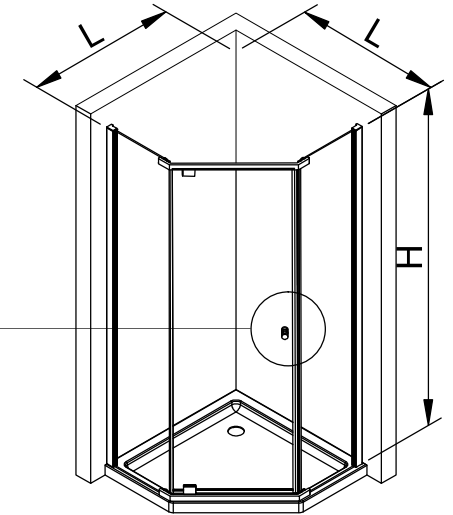

SPECIFICATION

Dimensions In Imperial Units

Model	L	Approx. entry opening(O)	Height (H)
P04	36"	21"	75"
	40"		
	42"		

Glass: 1/4" , 5/16" , 3/8"

Dimensions In Metric Units

Model	L	Approx. entry opening(O)	Height (H)
P04	900mm	530mm	1900mm
	1000mm		
	1100mm		

Glass: 6mm , 8mm , 10mm