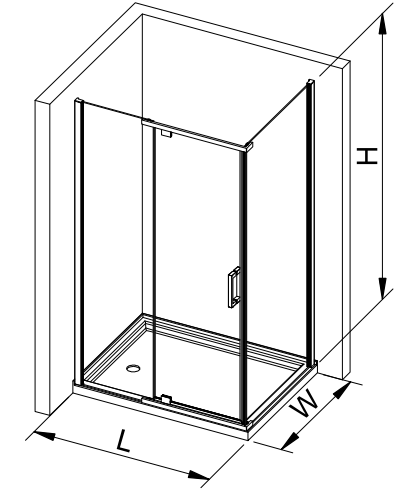

P05

Pivot Door

FEATURES

- ◎ Cross bars at head & bottom ensure stable swing of the glass door
- ◎ Full-length magnetic door seal strip for watertight closure
- ◎ Aluminum wall profiles at two sides can compensate unevenness wall

Door Opening Direction
The right or left door panel

Adjustment
This door offers 20mm (3/4") out-of-plumb adjustment each side

Glass Option
Clear, Ultra Clear, Easy-Cleaning

Finish
Chrome, Brushed Nickel, Satin Black

	Design options	Diagram	P/N
Standard	Back to back door pull		0108
Option	Handle Stainless steel		0102

SPECIFICATION

Dimensions In Imperial Units

Model	L	Approx. entry opening(O)	Height (H)
P05	36"	21"	75"
	40"		
	42"		
	48"		

Glass: 1/4" , 5/16" , 3/8"
Return panel(W):32" - 36"

Dimensions In Metric Units

Model	L	Approx. entry opening(O)	Height (H)
P05	900mm	530mm	1900mm
	1000mm		
	1100mm		
	1200mm		

Glass: 6mm , 8mm , 10mm
Return panel(W):800mm , 900mm , 1000mm