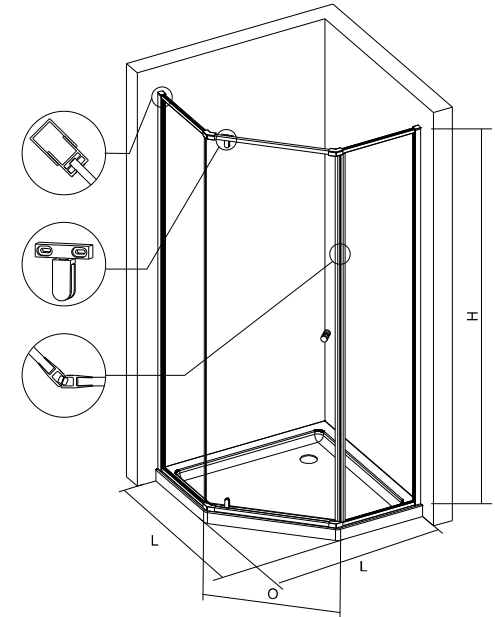

SPECIFICATION

Dimensions In Imperial Units

Model	L	Approx. entry opening(O)	Height (H)
P03	36"x 36"	21"	75"
	40"x 40"		

Glass: 1/4"

Dimensions In Metric Units

Model	L	Approx. entry opening(O)	Height (H)
P03	900mmx 900mm	530mm	1900mm
	1000mmx1000mm		

Glass: 6mm