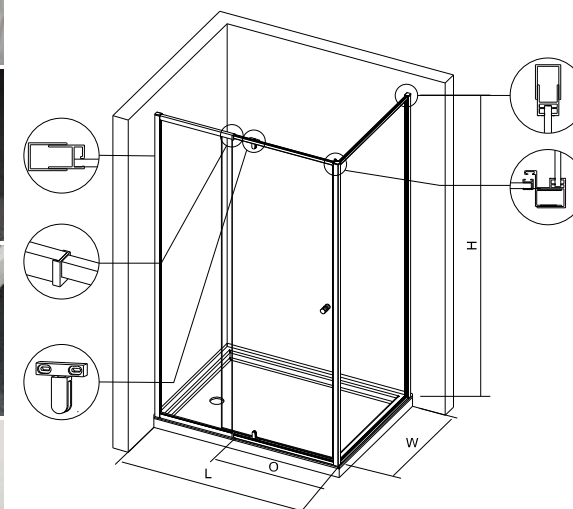

## Pivot Door

### FEATURES

- Up to 200mm(8") width adjustment within the telescopic aluminum rails
- Aluminum wall profiles at two sides offer an additional out-of-plumb adjustment
- Solid stainless steel pivots provide durability and luxury
- The Magnetic strip is integrated with aluminum profile for watertight closure

**Door Opening Direction**  
The right or left door panel

**Adjustment**  
This door offers 15mm ( 5/8") out-of-plumb adjustment each side

**Glass Option**  
Clear, Ultra Clear, Easy-Cleaning

**Finish**  
Chrome, Brushed Nickel, Satin Black