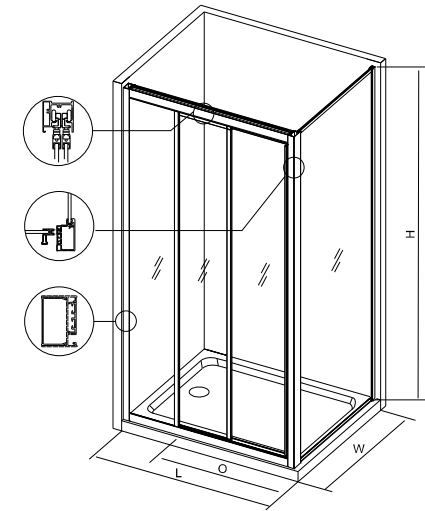

AF05

Aluminum Framed Enclosure

FEATURES

- Aluminum framed sliding shower enclosure design
- Great choice for smaller bathrooms
- High quality roller system ensures smooth and quiet sliding performance
- Fully pre-assembly to simplify onsite installation

Adjustment

This enclosure offers 25mm (1") out-of-plumb adjustment each side

Glass Option

Clear, Ultra Clear, Easy-Cleaning

Finish

Chrome, Brushed Nickel, Satin Black

SPECIFICATION

Dimensions In Imperial Units

Model	Finish wall to finish wall (L)	Approx. entry opening(O)	Height (H)
AF07	32"	16"	75"
	36"	18"	
	40"	21"	

Glass: 1/4"
Return panel(W): 32"- 36"

Dimensions In Metric Units

Model	Finish wall to finish wall (L)	Approx. entry opening(O)	Height (H)
AF07	800mm	411mm	1900mm
	900mm	436mm	
	1000mm	530mm	

Glass: 6mm
Return panel(W): 800mm,900mm,1000mm