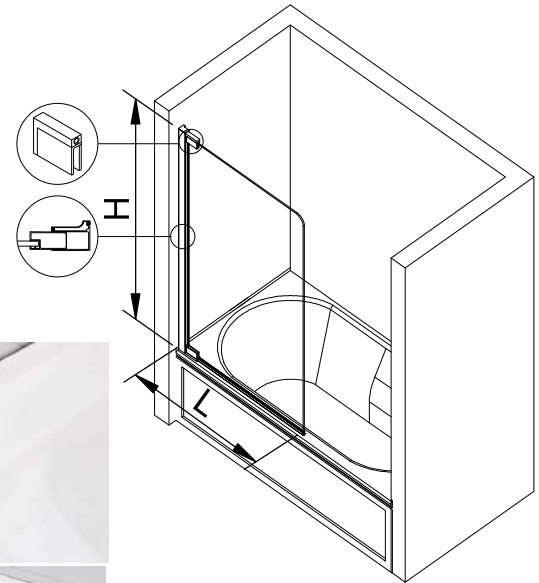

SPECIFICATION

Dimensions In Imperial Units

Model	Finish wall to edge of glass (L)	Height (H)
BS01	32"	60"

Glass: 5/16" or 3/8"

Dimensions In Metric Units

Model	Finish wall to edge of glass (L)	Height (H)
BS01	800mm	1500mm

Glass: 8mm or 10mm