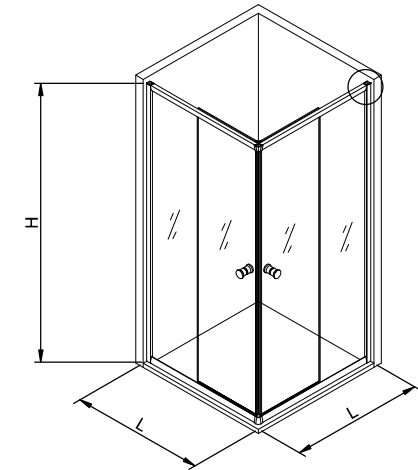

AF01

Aluminum Framed Enclosure

FEATURES

- ⊙ Aluminum framed corner-opening double sliding shower enclosure design
- ⊙ Two sliding panels create corner walk through
- ⊙ Stainless steel rollers
- ⊙ Aluminum door knobs
- ⊙ Full-length magnetic door seal strip for watertight closure

Adjustment

- Option A: 10mm (3/8") out-of-plumb adjustment each side
- Option B: 20mm (3/4") out-of-plumb adjustment each side

Glass Option

Clear, Ultra Clear, Easy-Cleaning

Finish

Chrome, Brushed Nickel, Satin Black

	Diagram	
Option A		10
Option B		25

SPECIFICATION

Dimensions In Imperial Units

Model	L	Approx. entry opening(O)	Height (H)
AF01	36"	20"	75"
	40"	22"	

Glass: 1/4" or 5/16"

Dimensions In Metric Units

Model	L	Approx. entry opening(O)	Height (H)
AF01	900mm	530mm	1900mm
	1000mm		

Glass: 6mm or 8mm