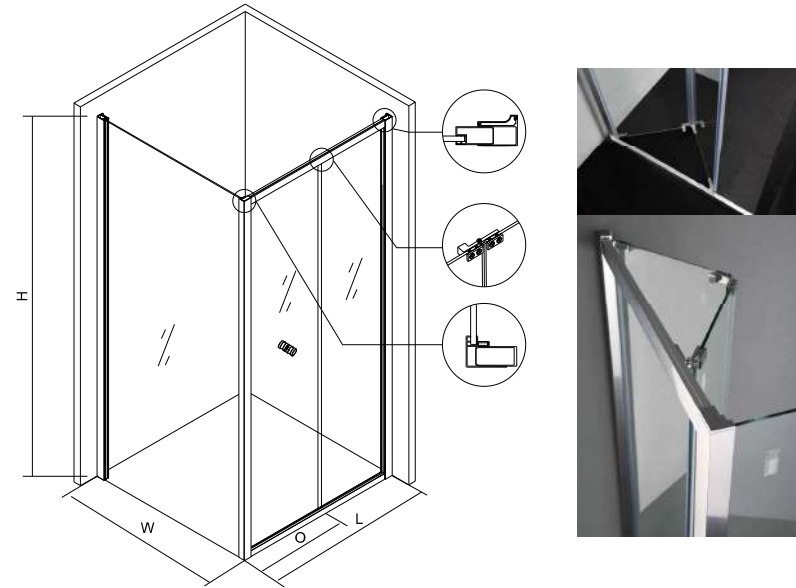

AF04

Aluminum Framed Enclosure

FEATURES

- © Aluminum framed folding shower enclosure design
- © Fully pre-assembly to simplify onsite installation

Door Opening Direction
Right or left door opening

Adjustment
This enclosure offers 20mm (3/4") out-of-plumb adjustment each side

Glass Option
Clear, Ultra Clear, Easy-Cleaning

Finish
Chrome, Brushed Nickel, Satin Black

SPECIFICATION

Dimensions In Metric Units

Model	Finish wall to finish wall (L)	Approx. entry opening(O)	Height (H)
AF06	32"	23"	75"
	36"	25"	
	40"	27"	

Glass: 1/4"
Return panel(W): 32"- 36"

Dimensions In Imperial Units

Model	Finish wall to finish wall (L)	Approx. entry opening(O)	Height (H)
AF06	800mm	584mm	1900mm
	900mm	635mm	
	1000mm	685mm	

Glass: 6mm
Return panel(W): 800mm,900mm,1000mm