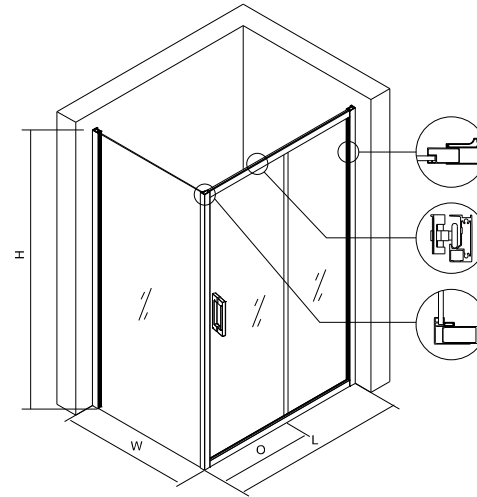

SPECIFICATION

Dimensions In Imperial Units

Model	Finish wall to finish wall (L)	Approx. entry opening(O)	Height (H)
AF05	47"	19.5"	75"
	50"	21.5"	
	54"	23.5"	
	60"	25.5"	

Glass: 1/4"
Return panel(W): 32"- 36"

Dimensions In Metric Units

Model	Finish wall to finish wall (L)	Approx. entry opening(O)	Height (H)
AF05	1200mm	496mm	1900mm
	1300mm	546mm	
	1400mm	596mm	
	1500mm	646mm	

Glass: 6mm
Return panel(W): 800mm,900mm,1000mm