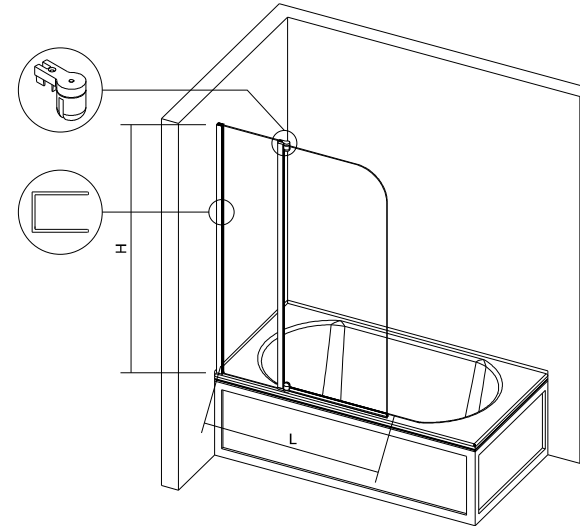

BS02

Bathtub Screen

FEATURES

- © Aluminum wall profile offers out-of-plumb adjustment
- © Screen glass is framed with aluminum profile
- © Easy & quick installation

Door Opening Direction

This hinge bathtub screen opens left or right

Adjustment

This screen offers 10mm (3/8") out-of-plumb adjustment

Glass Option

Clear, Ultra Clear, Easy-Cleaning

Finish

Chrome, Brushed Nickel, Satin Black

SPECIFICATION

Dimensions In Imperial Units

Model	Finish wall to edge of glass (L)	Height (H)
BS02	42"	60"
	48"	

Glass: 1/4"

Dimensions In Metric Units

Model	Finish wall to edge of glass (L)	Height (H)
BS02	1000mm	1500mm
	1200mm	

Glass: 6mm