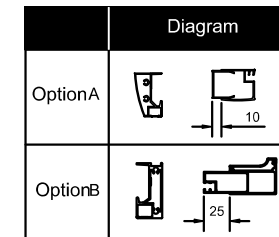

SPECIFICATION

Dimensions In Imperial Units

Model	L	Approx. entry opening(O)	Height (H)
AF02	36"	22"	75"
	40"		

Glass: 1/4"

Dimensions In Metric Units

Model	L	Approx. entry opening(O)	Height (H)
AF02	900mm	560mm	1900mm
	1000mm		

Glass: 6mm