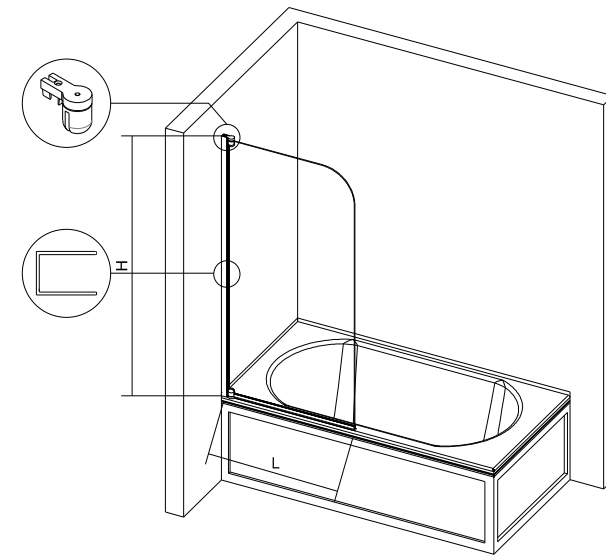

SPECIFICATION

Dimensions In Imperial Units

Model	Finish wall to edge of glass (L)	Height (H)
BS03	32"	60"

Glass: 1/4"

Dimensions In Metric Units

Model	Finish wall to edge of glass (L)	Height (H)
BS03	800mm	1500mm

Glass: 6mm